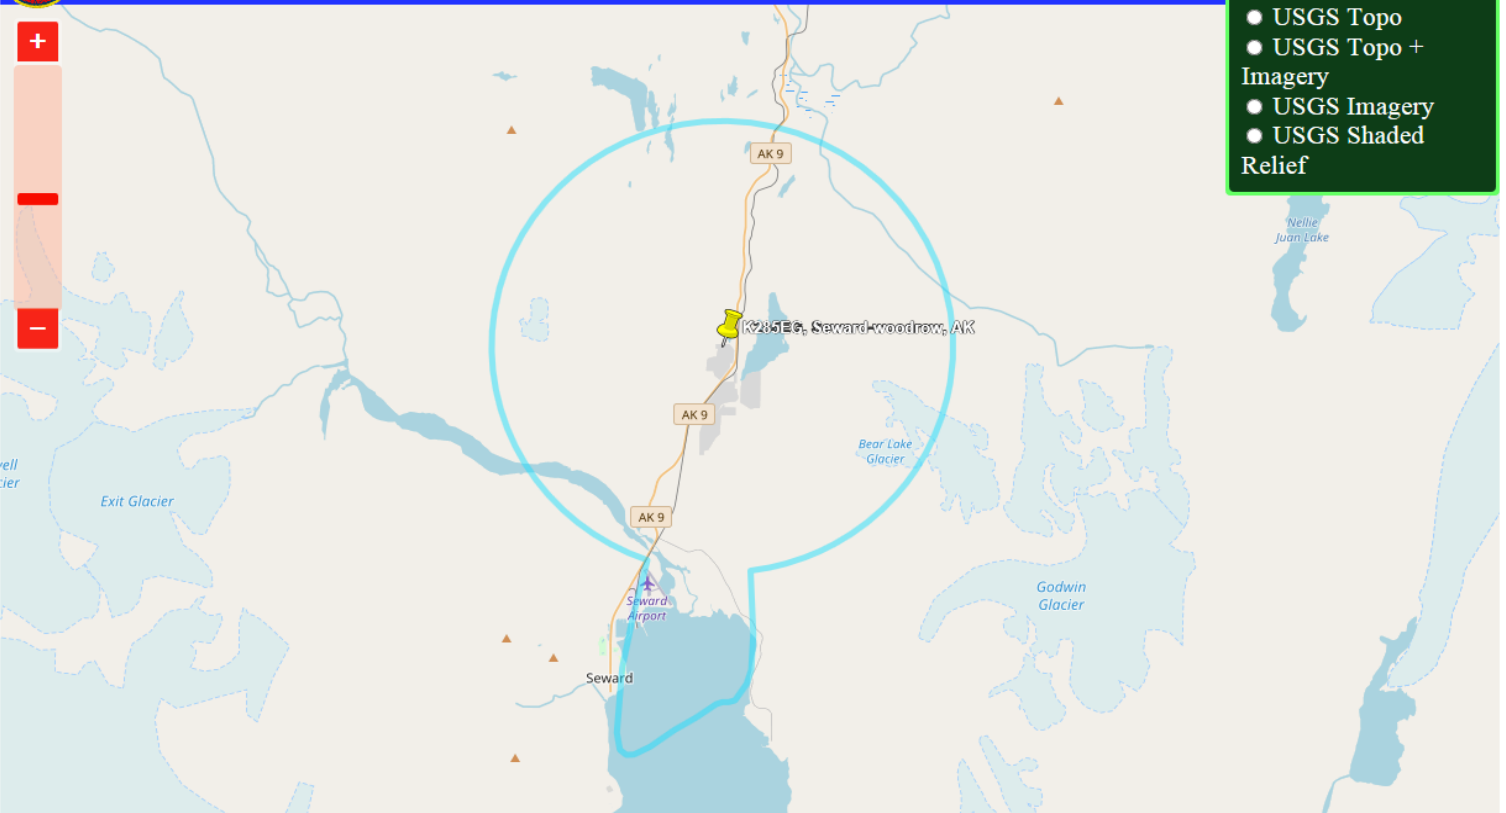

60 dBu Service Contour for K285EG, Seward-woodrow, AK, 105.3 MHz BPFT-20171023AAD

- Open Street Map
- USGS Topo
- USGS Topo + Imagery
- USGS Imagery
- USGS Shaded Relief

5 km